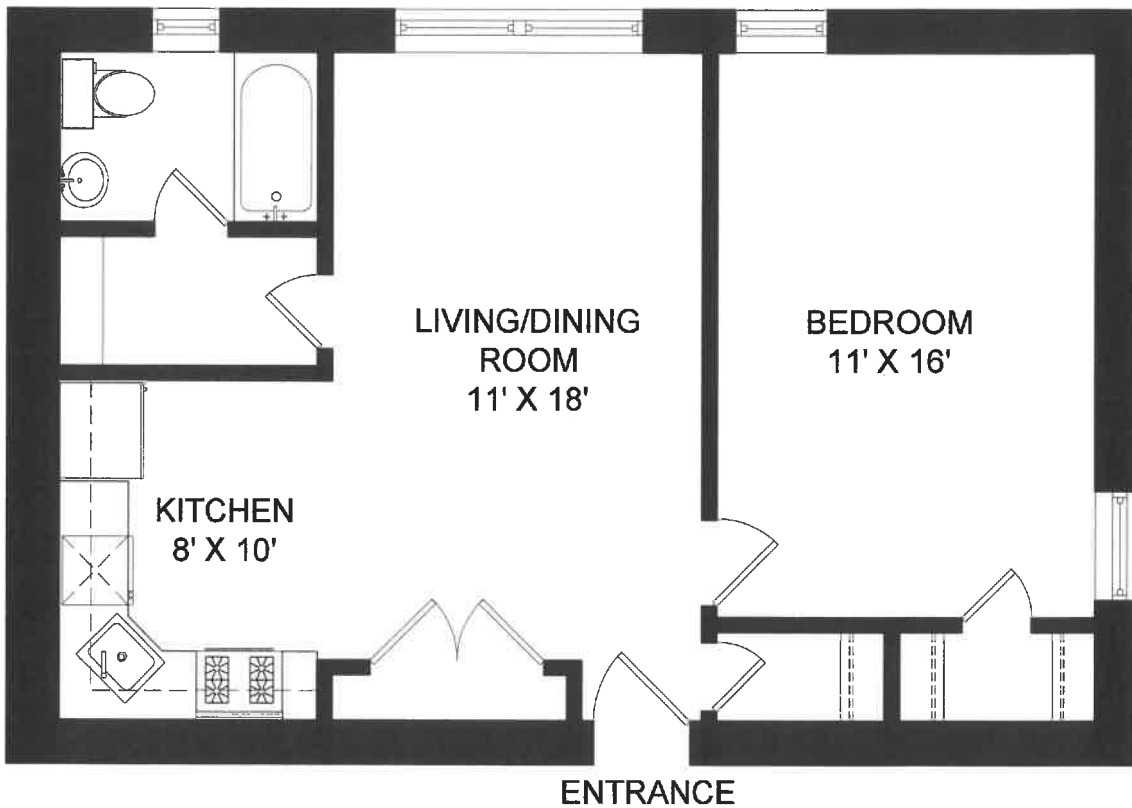

APPROXIMATELY 811 SQUARE FEET

# 829 W FOSTER - UNIT 201,301,401

Sherman Apartments. Copyright © 2017.

APPROXIMATELY 695 SQUARE FEET

829 W FOSTER - UNIT 202,302,402,209,309,409

Sherman Apartments. Copyright © 2017.

APPROXIMATELY 784 SQUARE FEET

**829 W FOSTER - UNIT 203,303,403**

Sherman Apartments. Copyright © 2017.

APPROXIMATELY 798 SQUARE FEET

**829 W FOSTER - UNIT 207, 307, 407**

Sherman Apartments. Copyright © 2017.

APPROXIMATELY 560 SQUARE FEET

829 W FOSTER - UNIT 205,305,405,210,310,410

Sherman Apartments. Copyright © 2017.

APPROXIMATELY 495 SQUARE FEET

**829 W FOSTER - UNIT 204,304,404**

Sherman Apartments. Copyright © 2017.

APPROXIMATELY 451 SQUARE FEET