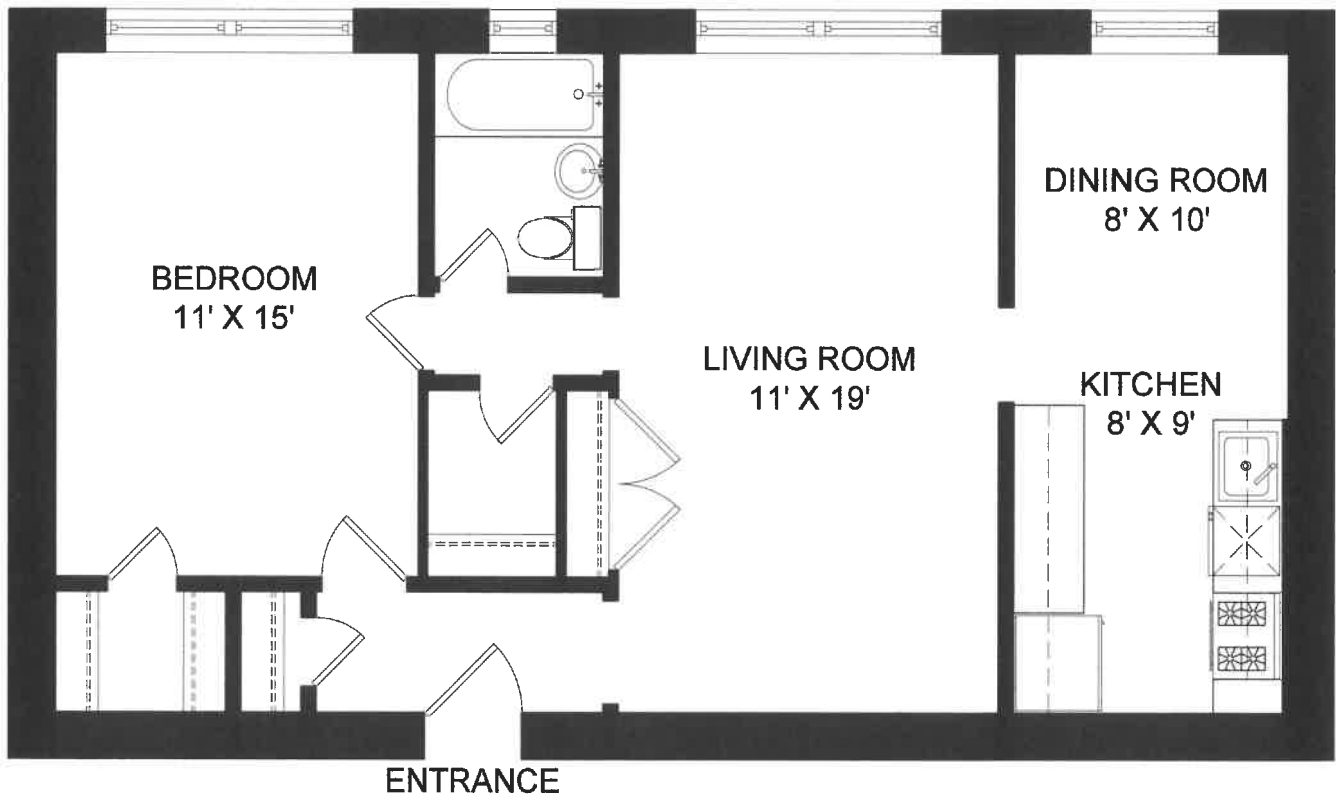

APPROXIMATELY 811 SQUARE FEET

# 829 W FOSTER - UNIT 201,301,401

Sherman Apartments. Copyright © 2017.

APPROXIMATELY 695 SQUARE FEET

829 W FOSTER - UNIT 202,302,402,209,309,409

Sherman Apartments. Copyright © 2017.

APPROXIMATELY 784 SQUARE FEET

**829 W FOSTER - UNIT 203,303,403**

Sherman Apartments. Copyright © 2017.

APPROXIMATELY 798 SQUARE FEET

**829 W FOSTER - UNIT 207, 307, 407**

Sherman Apartments. Copyright © 2017.

APPROXIMATELY 560 SQUARE FEET

829 W FOSTER - UNIT 205,305,405,210,310,410

Sherman Apartments. Copyright © 2017.

APPROXIMATELY 495 SQUARE FEET

**829 W FOSTER - UNIT 204,304,404**

Sherman Apartments. Copyright © 2017.

APPROXIMATELY 451 SQUARE FEET